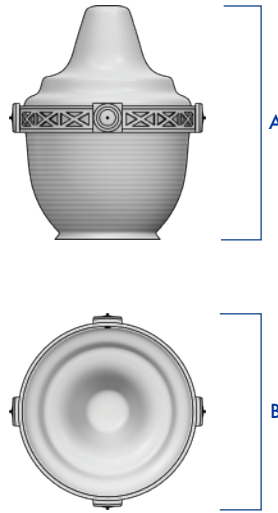

REFRACTIVE ACORN SERIES

DIMENSIONS

FIXTURE	A	B
RA-TC	24"	18"

DESCRIPTION

This prismatic Acorn is an inexpensive solution for a variety of lighting applications. The RA-TC series by AV Poles and Lighting is ideal for commercial, municipal, and design build applications.

FEATURES

- Spun aluminum top, cast aluminum crown and fitter
- Stainless steel hardware
- 0-10V dimmable driver
- 10-20KV surge protection
- IP67 rated modules - 5 year warranty
- Up to 180 Lumens Per Watt output
- Low maintenance cost with lifetime >54,000 hrs
- LED modules arranged in a Type V optic pattern for even light distribution.
- Refractive prismatic lens available in Type III or Type V light distribution pattern.
- TGIC thermoset polyester powder coat finish is electrostatically applied at a 3.0 mil nominal thickness. A five stage metal pre-treatment process and sealer provide maximum corrosion resistance. The powder top coat is baked in excess of 400 degrees for supreme endurance.

ORDERING INFORMATION

LUMINAIRE	WATTAGE	COLOR TEMP	VOLTAGE	LENS	FITTER	MOUNTING	FINISH	OPTIONS
RA-TC	40W 350mA	3000K WARM WHITE	120-277V VOLTAGE SENSING	TYPE III REFRACTIVE PRISMATIC 	A SMOOTH 	PT23 Ø2.375" TENON	DARK BRONZE	PF FINIAL
	58W 525mA	4000K NEUTRAL WHITE	347-480V VOLTAGE SENSING		B FLUTED 	PT27 Ø2.875" TENON	BLACK	LOUVERS INTERNAL
	80W 700mA	5000K COOL WHITE		TYPE V REFRACTIVE PRISMATIC 	C LEAF 	PT30 Ø3" TENON	WHITE	HOUSE-SIDE SHIELD
	116W 1050mA						GREY	PHOTOCELL BUTTON
							GREEN	FSP211 MOTION SENSOR
								3PIN RECEPTACLE
								7PIN RECEPTACLE